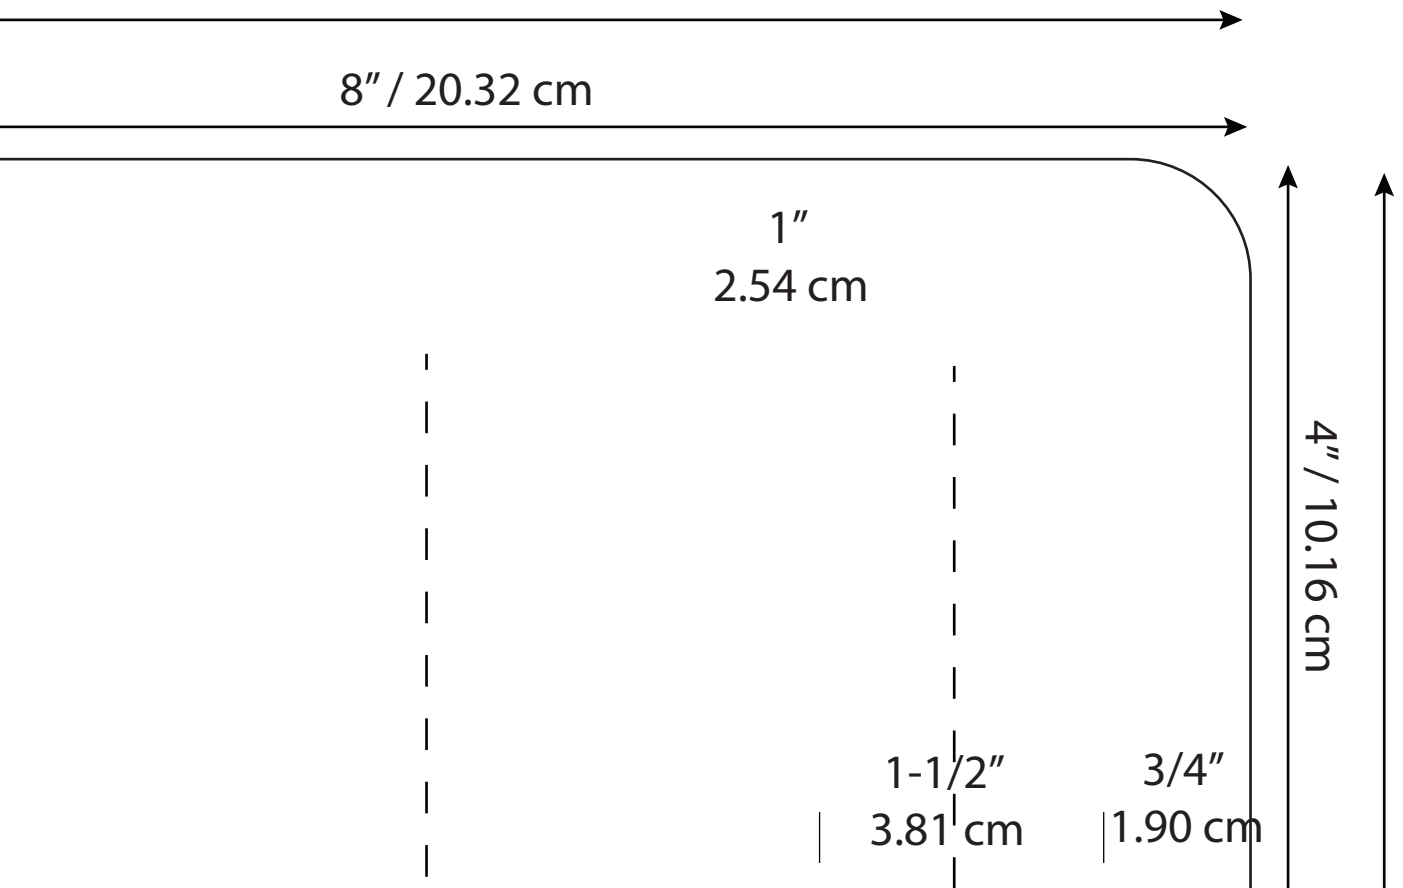

Print at 100%,  
Six 8-1/2 x 11 Pages  
Line Up End to End in this Order  
for Pattern

May have white areas between  
pages just continue line work  
with pencil or pen,  
do not overlap

3" / 7.62 cm

9-1/2" / 24.13 cm

# MAIN BODY

22" / 55.88 cm

7" / 17.78 cm

1" 2.54 cm    1" 2.54 cm

2-3/4" / 6.98 cm

4-1/4" / 10.79 cm

**TISSUE**

14" / 35.56 cm

9

4" / 10.16 cm

3/4"

1.90 cm

1-1/2"

3.81 cm

4" / 10.16 cm

1-1/2"

3.81 cm

3" / 7.62 cm

**SODA CAN**

**UMBRELLA**