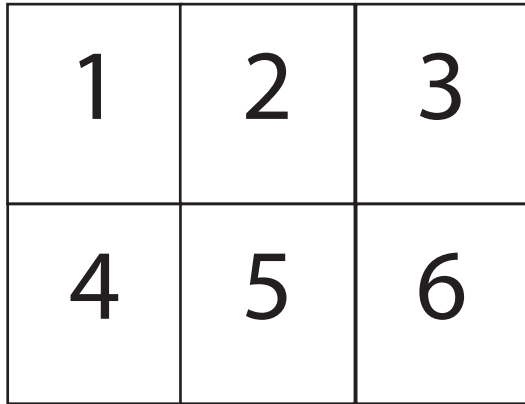

Print at 100%,  
Six 8-1/2 x 11 Pages  
Line Up End to End in this Order  
for Pattern

May have white areas between  
pages just continue line work  
with pencil or pen,  
do not overlap

3" / 7.62 cm

9-1/2" / 24.13 cm

# MAIN BODY

22" / 55.88 cm

7" / 17.78 cm

1" 2.54 cm    1" 2.54 cm

2-3/4" / 6.98 cm

4-1/4" / 10.79 cm

**TISSUE**

14" / 35.56 cm

9

4" / 10.16 cm

3/4"

1.90 cm

1-1/2"

3.81 cm

4" / 10.16 cm

1-1/2"

3.81 cm

3" / 7.62 cm

**SODA CAN**

**UMBRELLA**