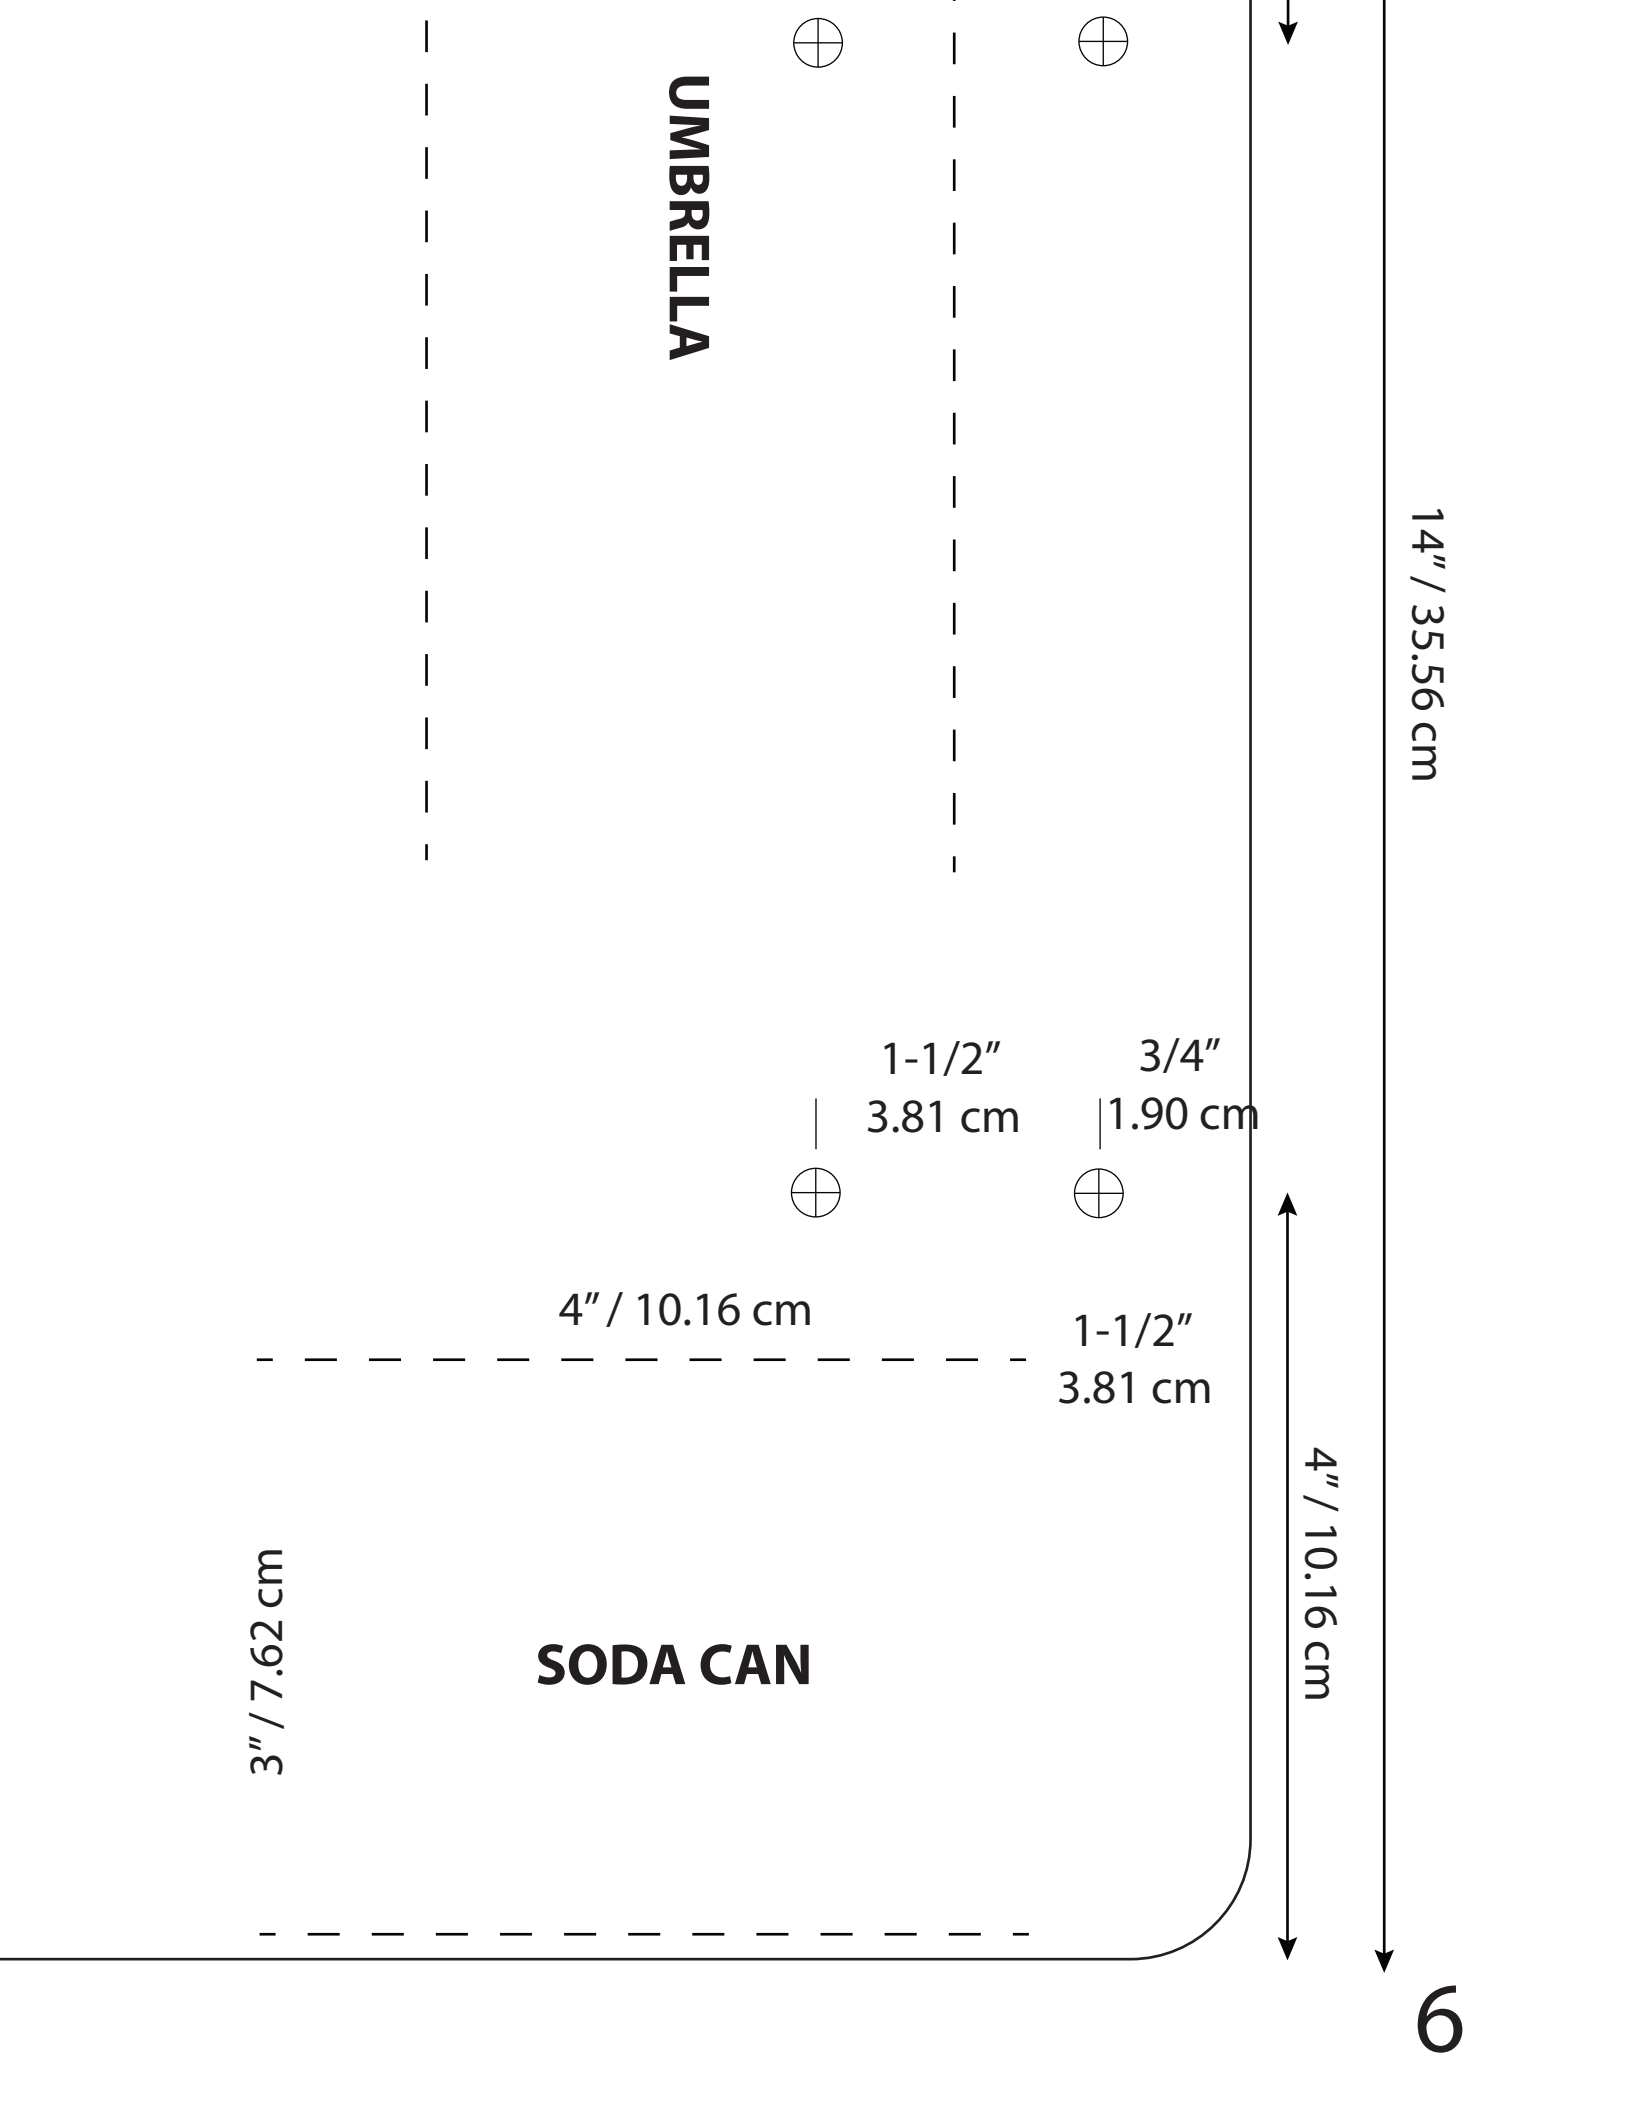

Print at 100%,  
Six 8-1/2 x 11 Pages  
Line Up End to End in this Order  
for Pattern

May have white areas between  
pages just continue line work  
with pencil or pen,  
do not overlap

3" / 7.62 cm

9-1/2" / 24.13 cm

# MAIN BODY

22" / 55.88 cm

7" / 17.78 cm

1" 2.54 cm    1" 2.54 cm

2-3/4" / 6.98 cm

4-1/4" / 10.79 cm

**TISSUE**

14" / 35.56 cm

9

4" / 10.16 cm

3/4"

1.90 cm

1-1/2"

3.81 cm

4" / 10.16 cm

1-1/2"

3.81 cm

3" / 7.62 cm

**SODA CAN**

**UMBRELLA**