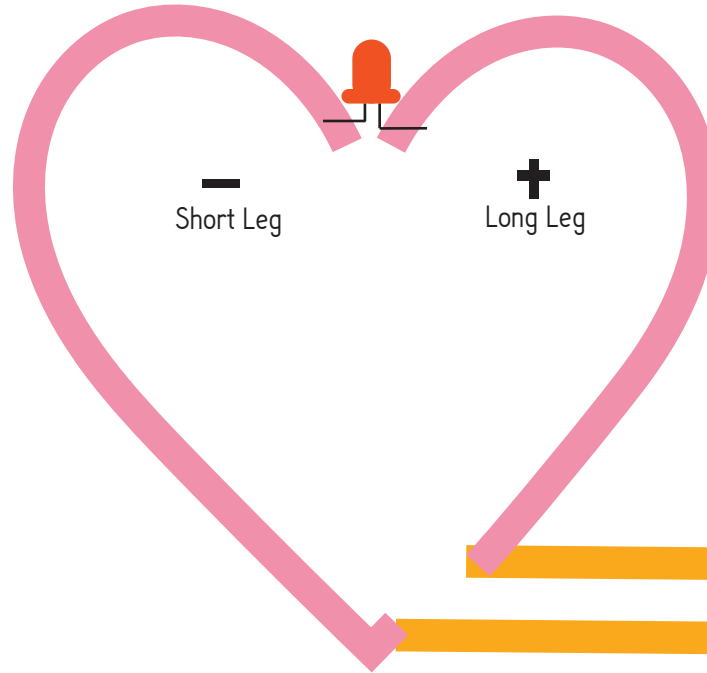

# WHAT WILL MY HEART LIGHT UP?

**+** KEY Out (Back Header)

Alligator clip to Makey Makey

Alligator clip to Makey Makey

**-** EARTH/GND

**TEST MATERIALS  
ACROSS THESE CONDUCTIVE  
TRACES**

**+** Any KEY Press  
Alligator clip to Makey Makey

Alligator clip to Makey Makey

**-** EARTH/GND