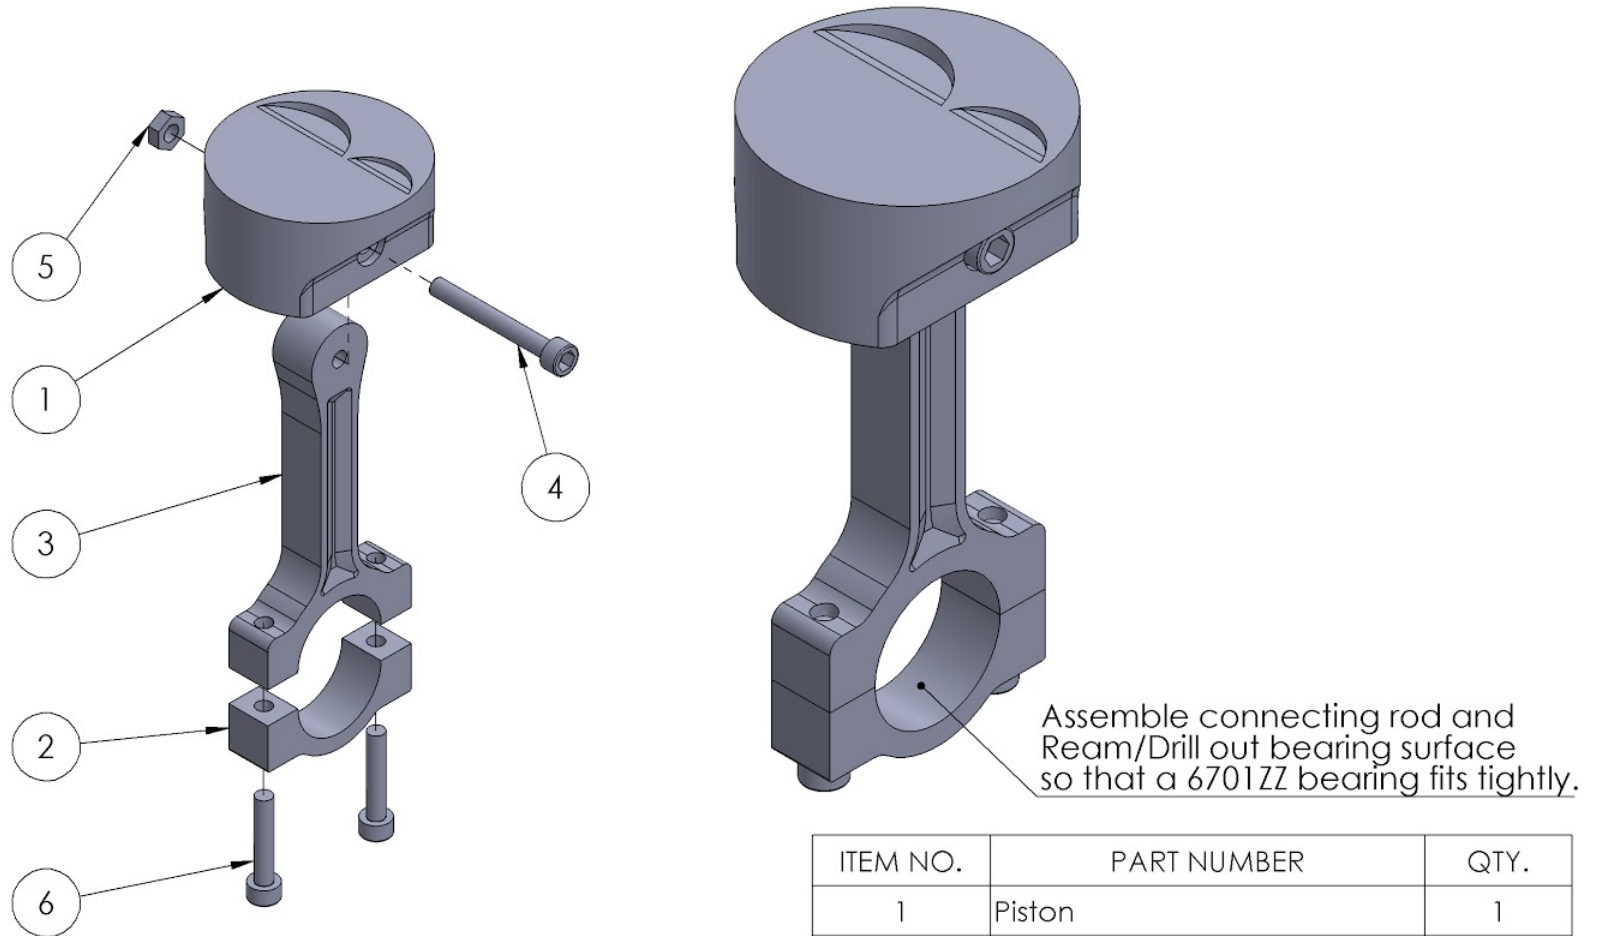

Piston Assembly

ITEM NO.	PART NUMBER	QTY.
1	Piston	1
2	Connecting Rod Bearing Cap	1
3	Connecting Rod	1
4	M3 25mm SHCS	1
5	m3 nut	1
6	m3 16mm SHCS	2