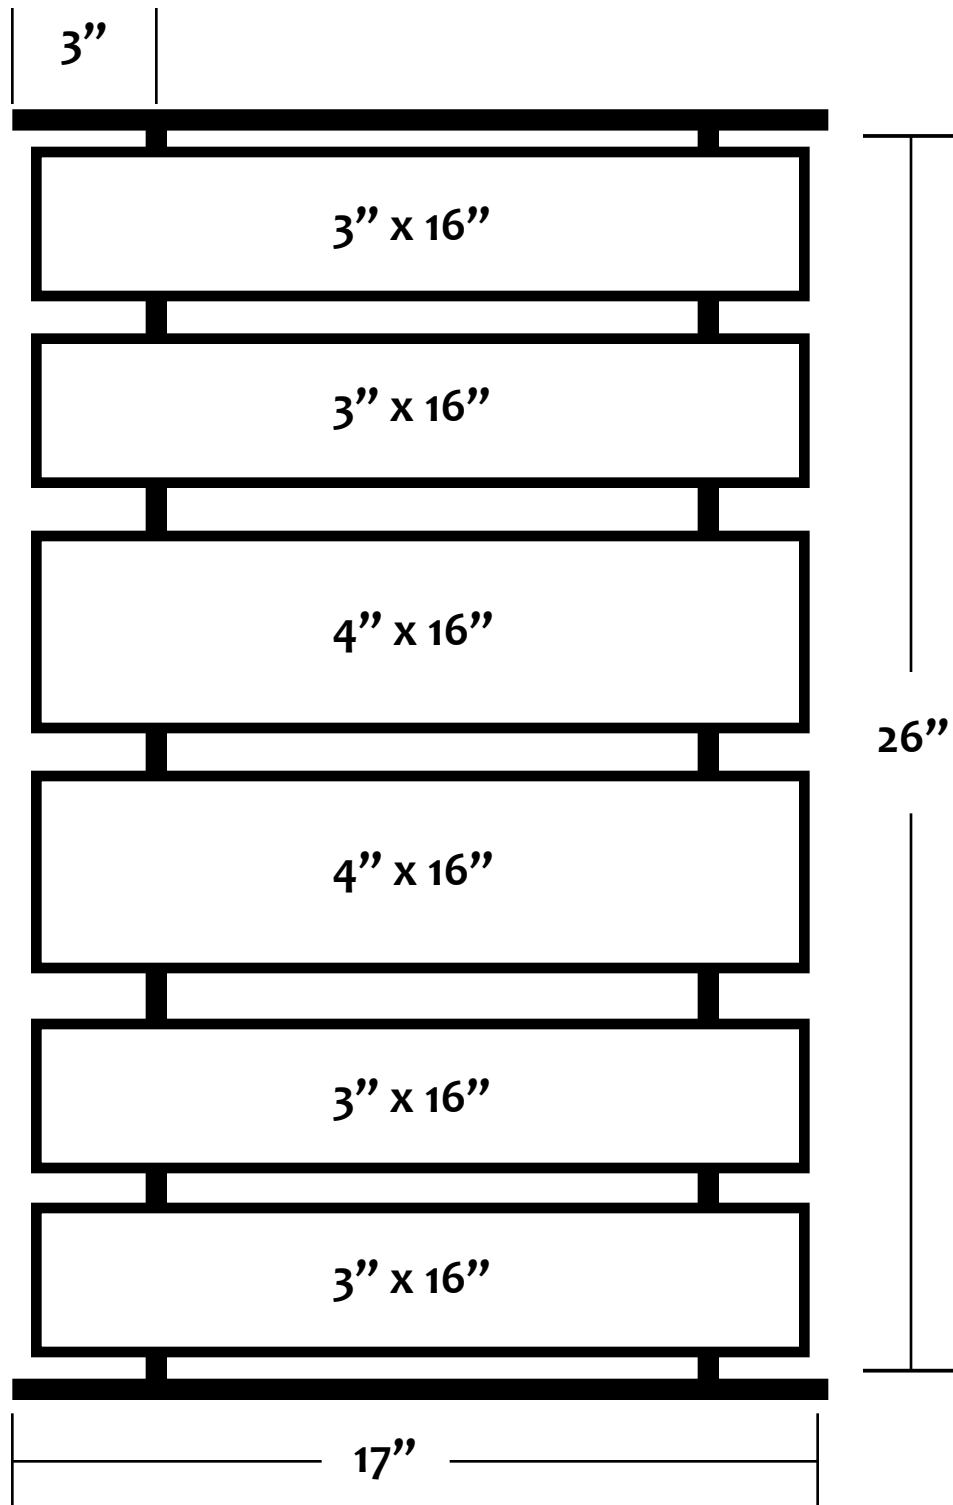

3/4" Plywood Layout for 4' x 8' Sheet (not to scale)

DESK SIDE PANEL

Desk Top and Shelves

Rounded Stool Panel Cutout

Stool End View

Stool Top View

Stool Front View