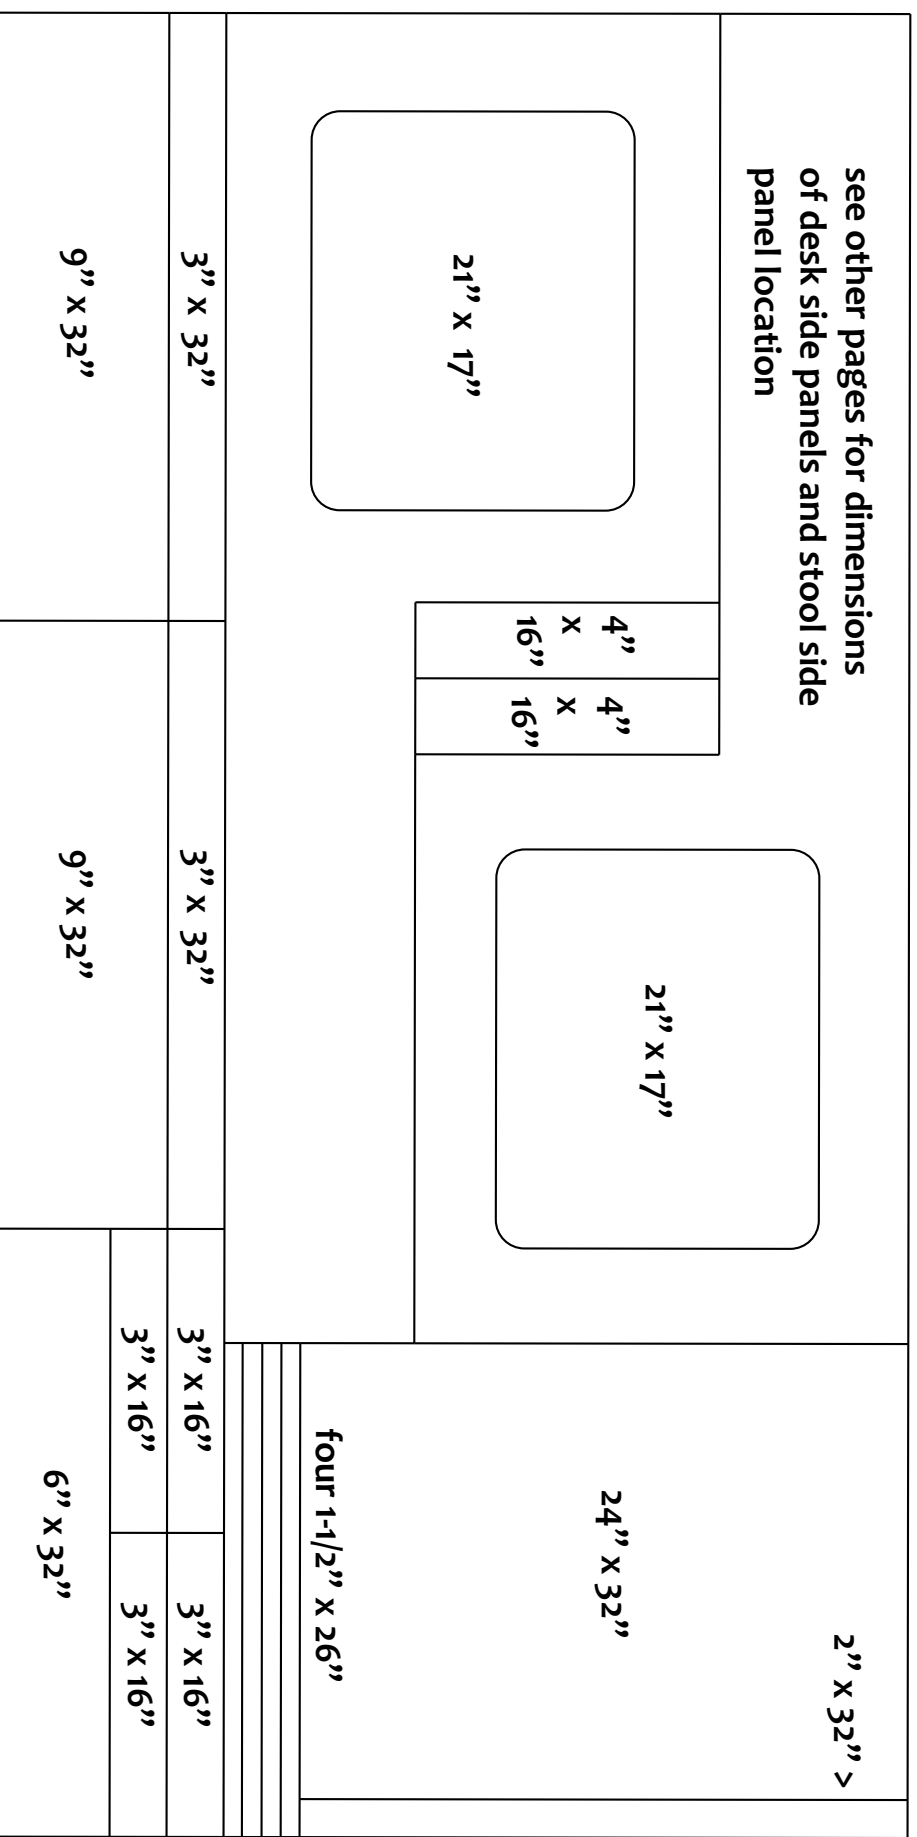

3/4" Plywood Layout for 4' x 8' Sheet (not to scale)

DESK SIDE PANEL

Desk Top and Shelves

Rounded Stool Panel Cutout

Stool End View

Stool Top View

Stool Front View