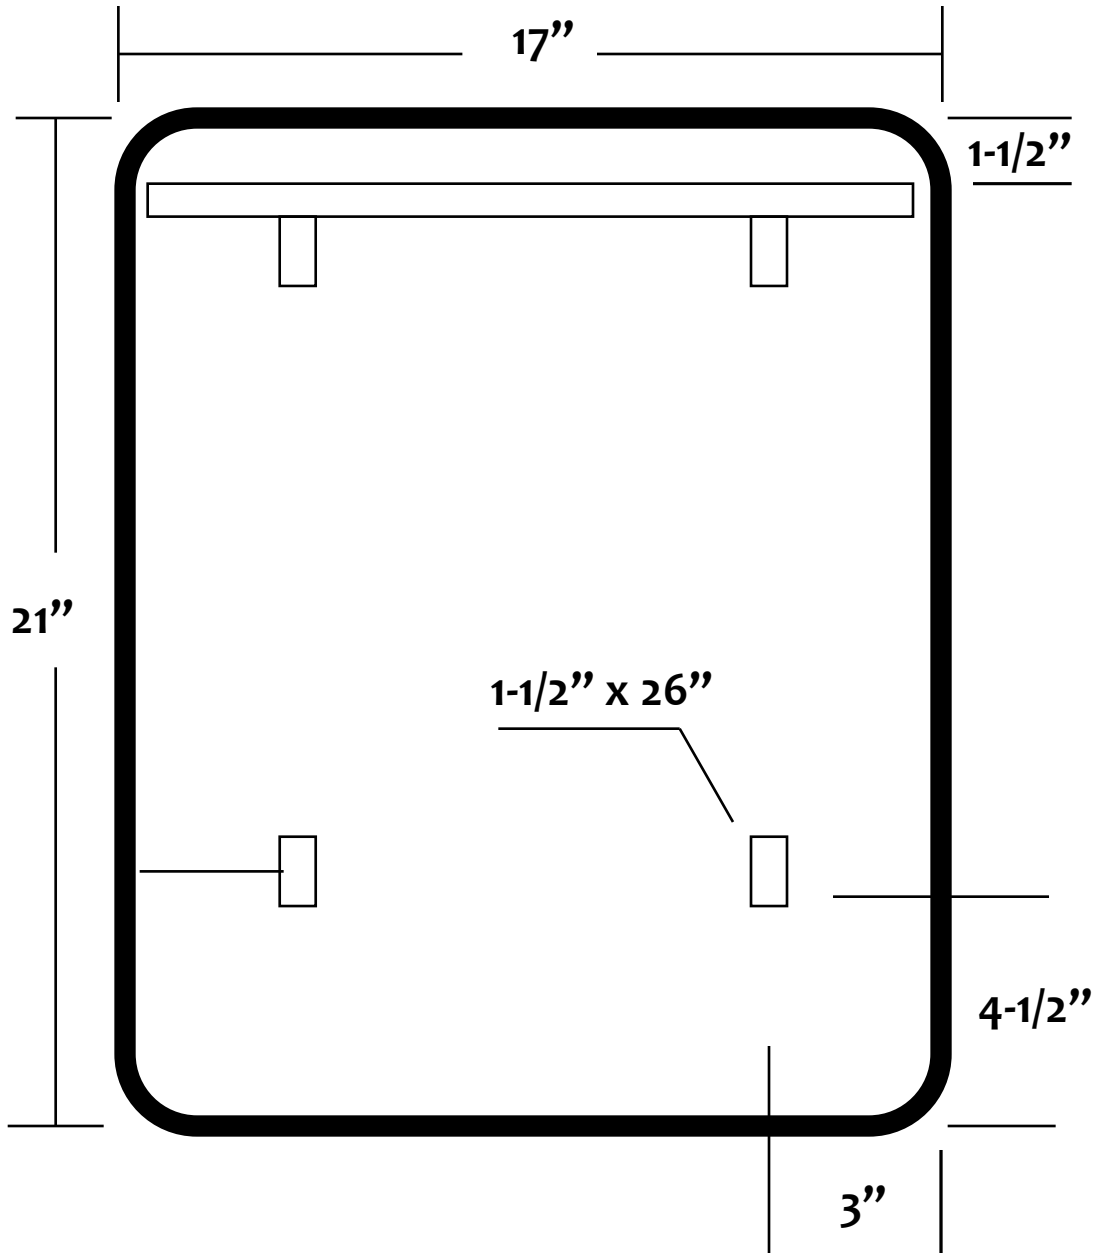

3/4" Plywood Layout for 4' x 8' Sheet (not to scale)

DESK SIDE PANEL

Desk Top and Shelves

Rounded Stool Panel Cutout

Stool End View

Stool Top View

Stool Front View