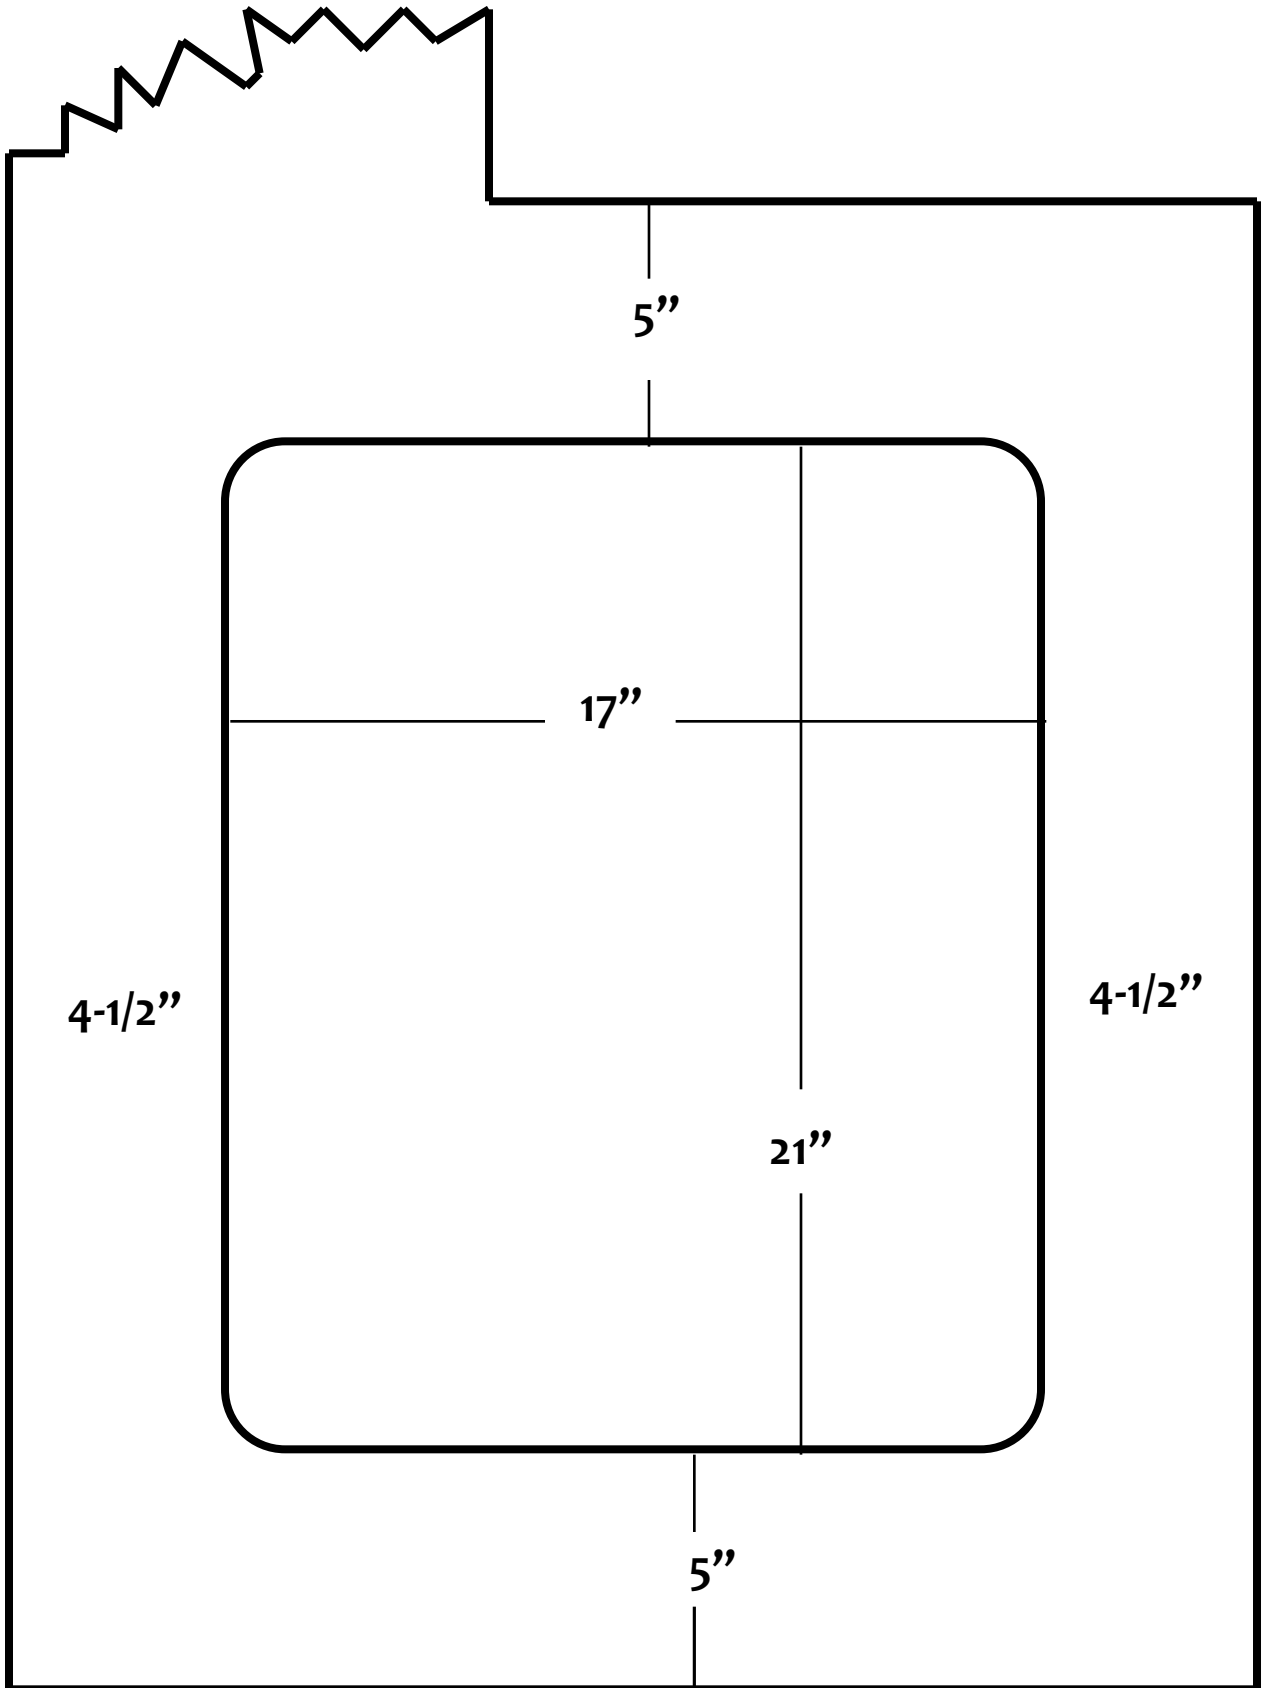

3/4" Plywood Layout for 4' x 8' Sheet (not to scale)

DESK SIDE PANEL

Desk Top and Shelves

Rounded Stool Panel Cutout

Stool End View

Stool Top View

Stool Front View