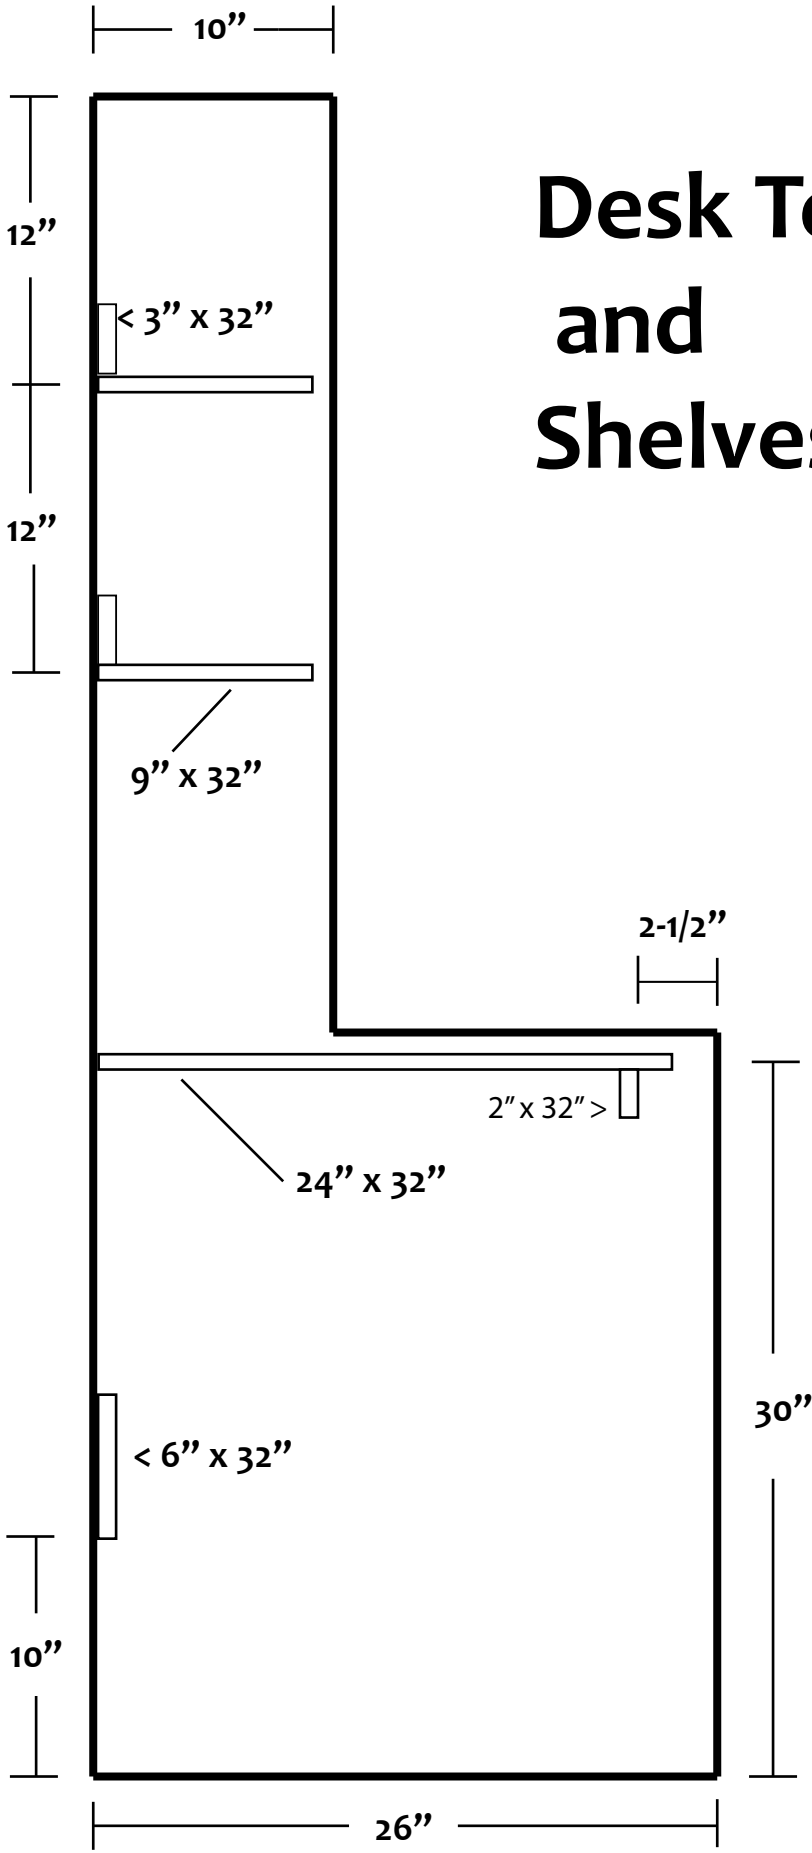

3/4" Plywood Layout for 4' x 8' Sheet (not to scale)

DESK SIDE PANEL

Desk Top and Shelves

Rounded Stool Panel Cutout

Stool End View

Stool Top View

Stool Front View