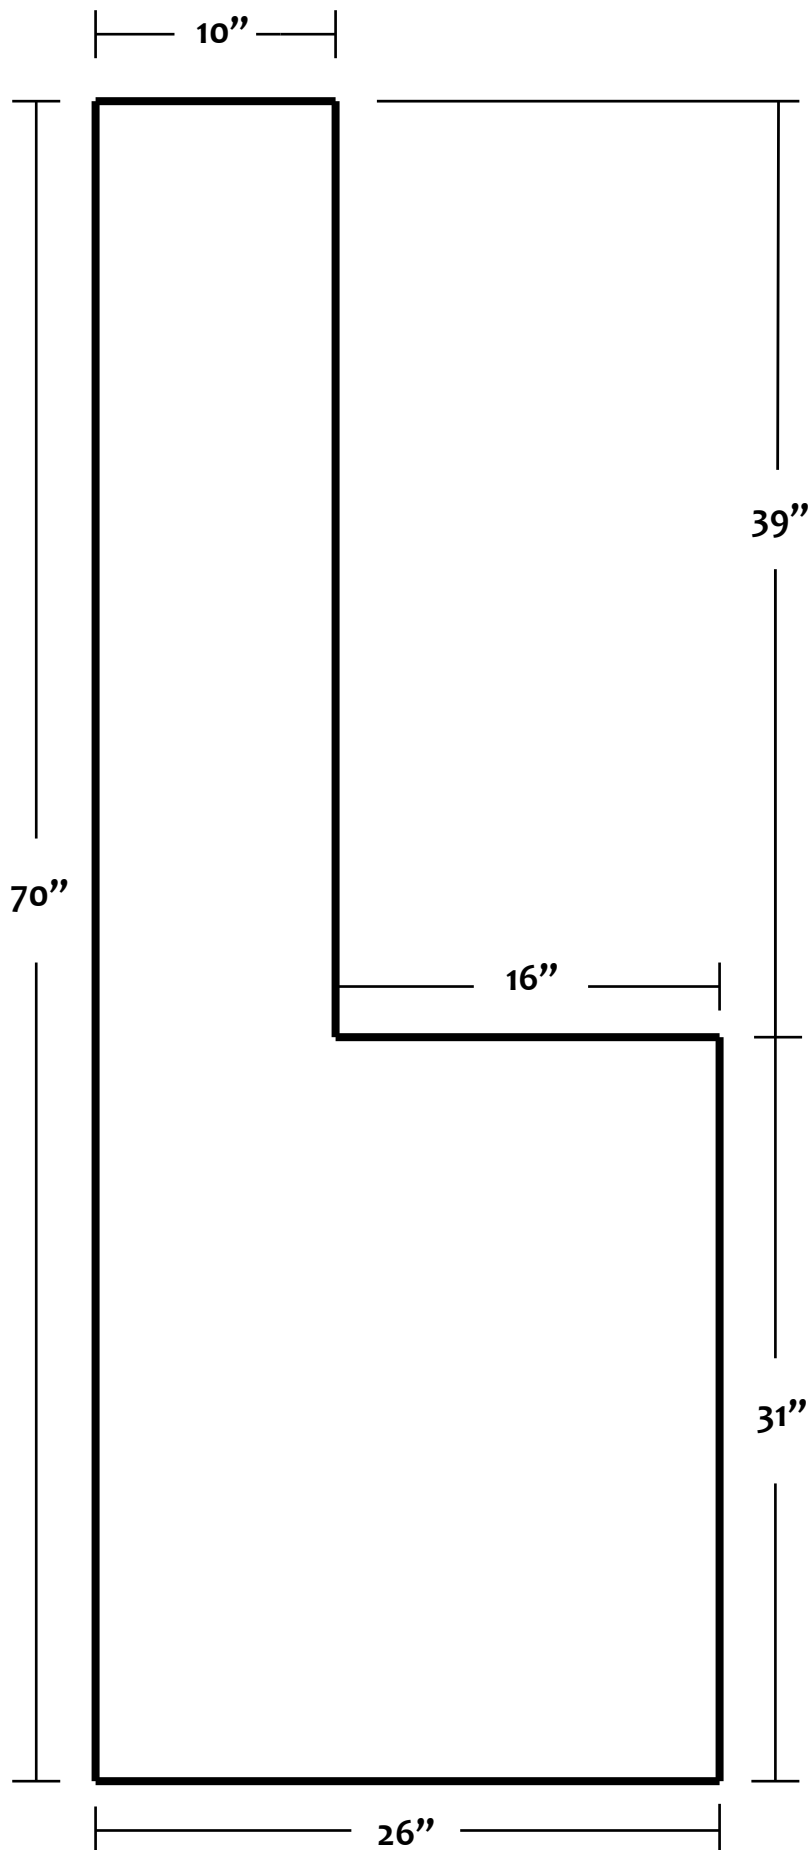

3/4" Plywood Layout for 4' x 8' Sheet (not to scale)

DESK SIDE PANEL

Desk Top and Shelves

Rounded Stool Panel Cutout

Stool End View

Stool Top View

Stool Front View