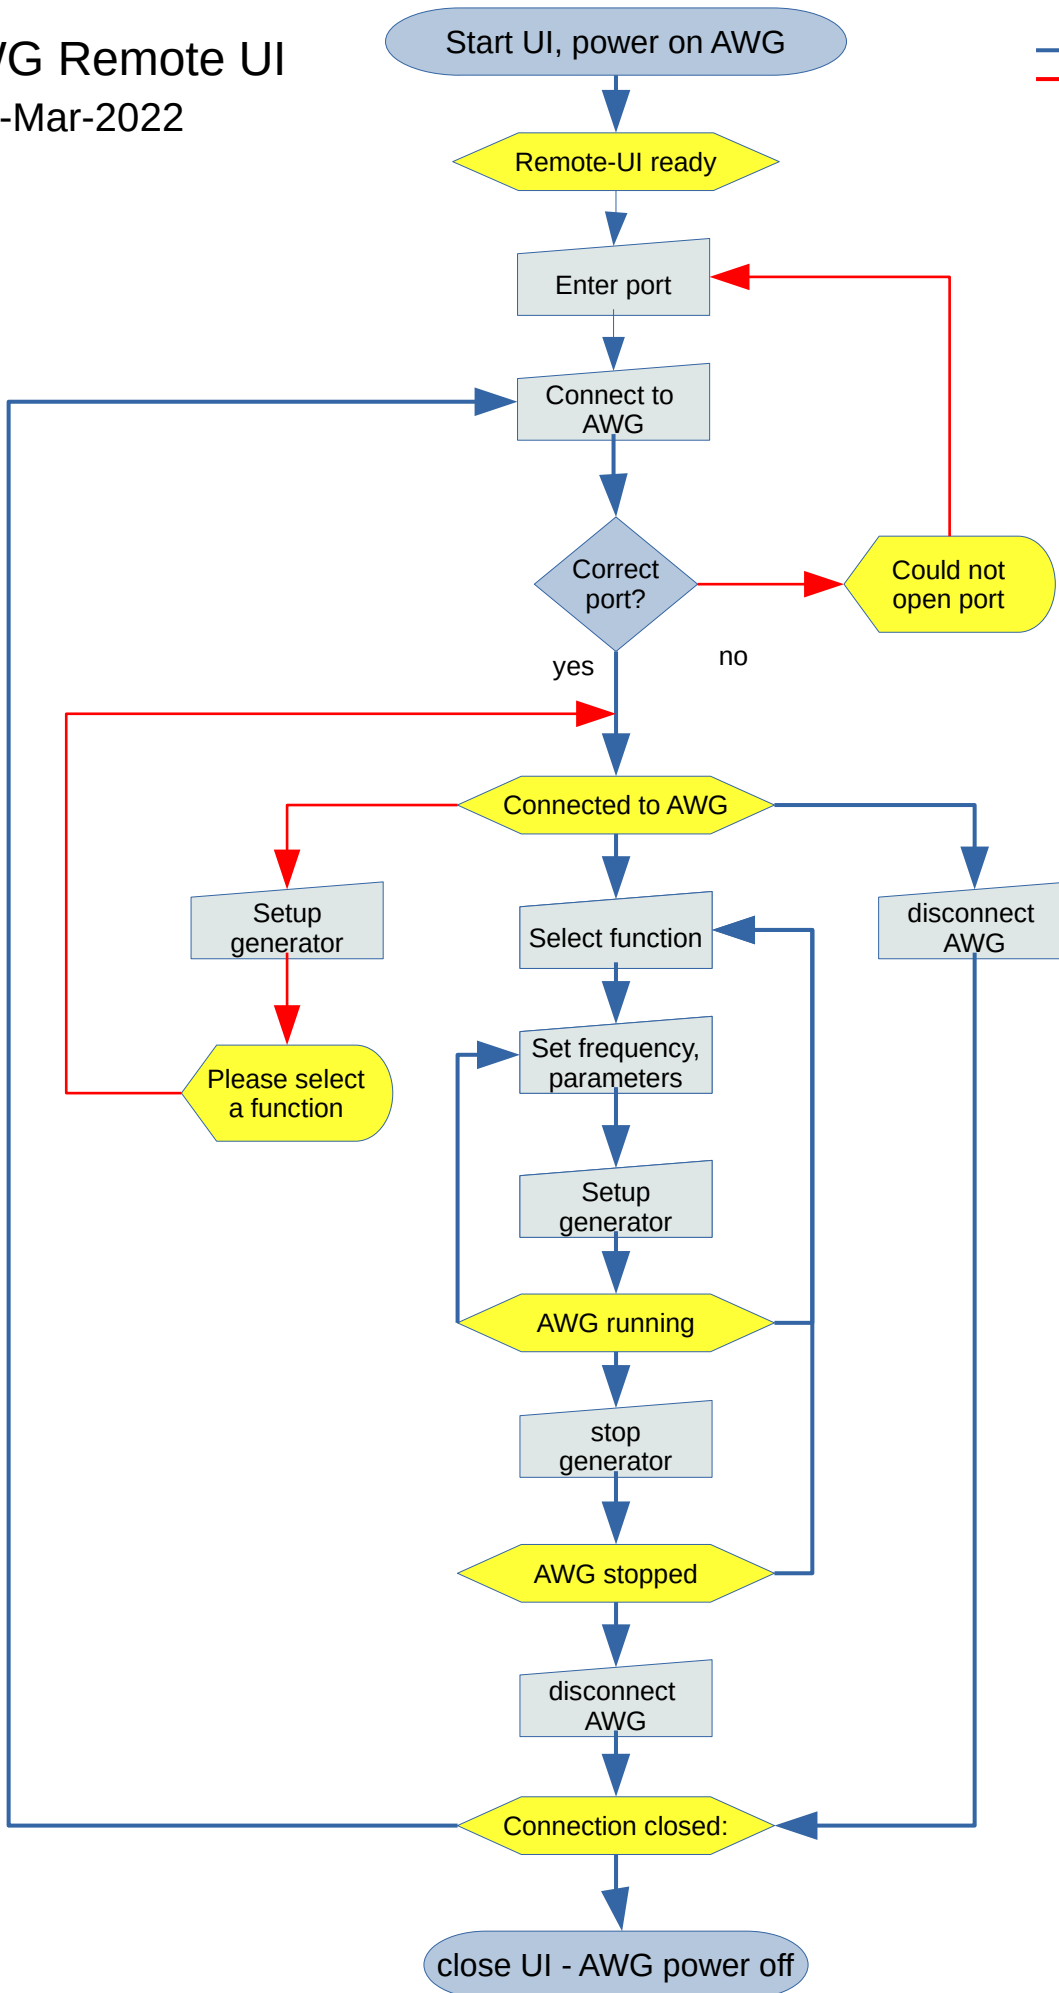

# AWG Remote UI

v12-Mar-2022

➔ Regular flow  
➔ User Error flow

user action/  
 Button press

State and message -  
 awaiting user action

status  
 message