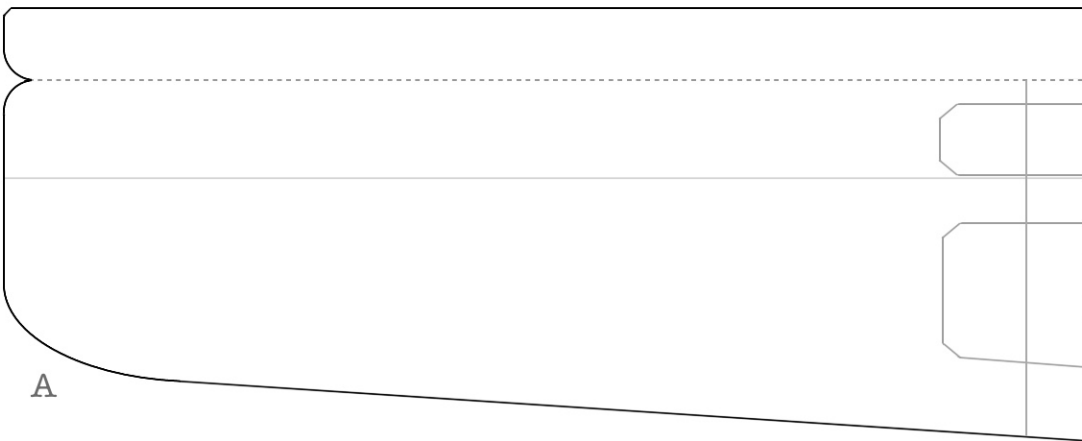

© ZDE Designs  
Santa Barbara, CA USA

CARD STOCK  
TWIN-BOOM  
FIGHTER

A