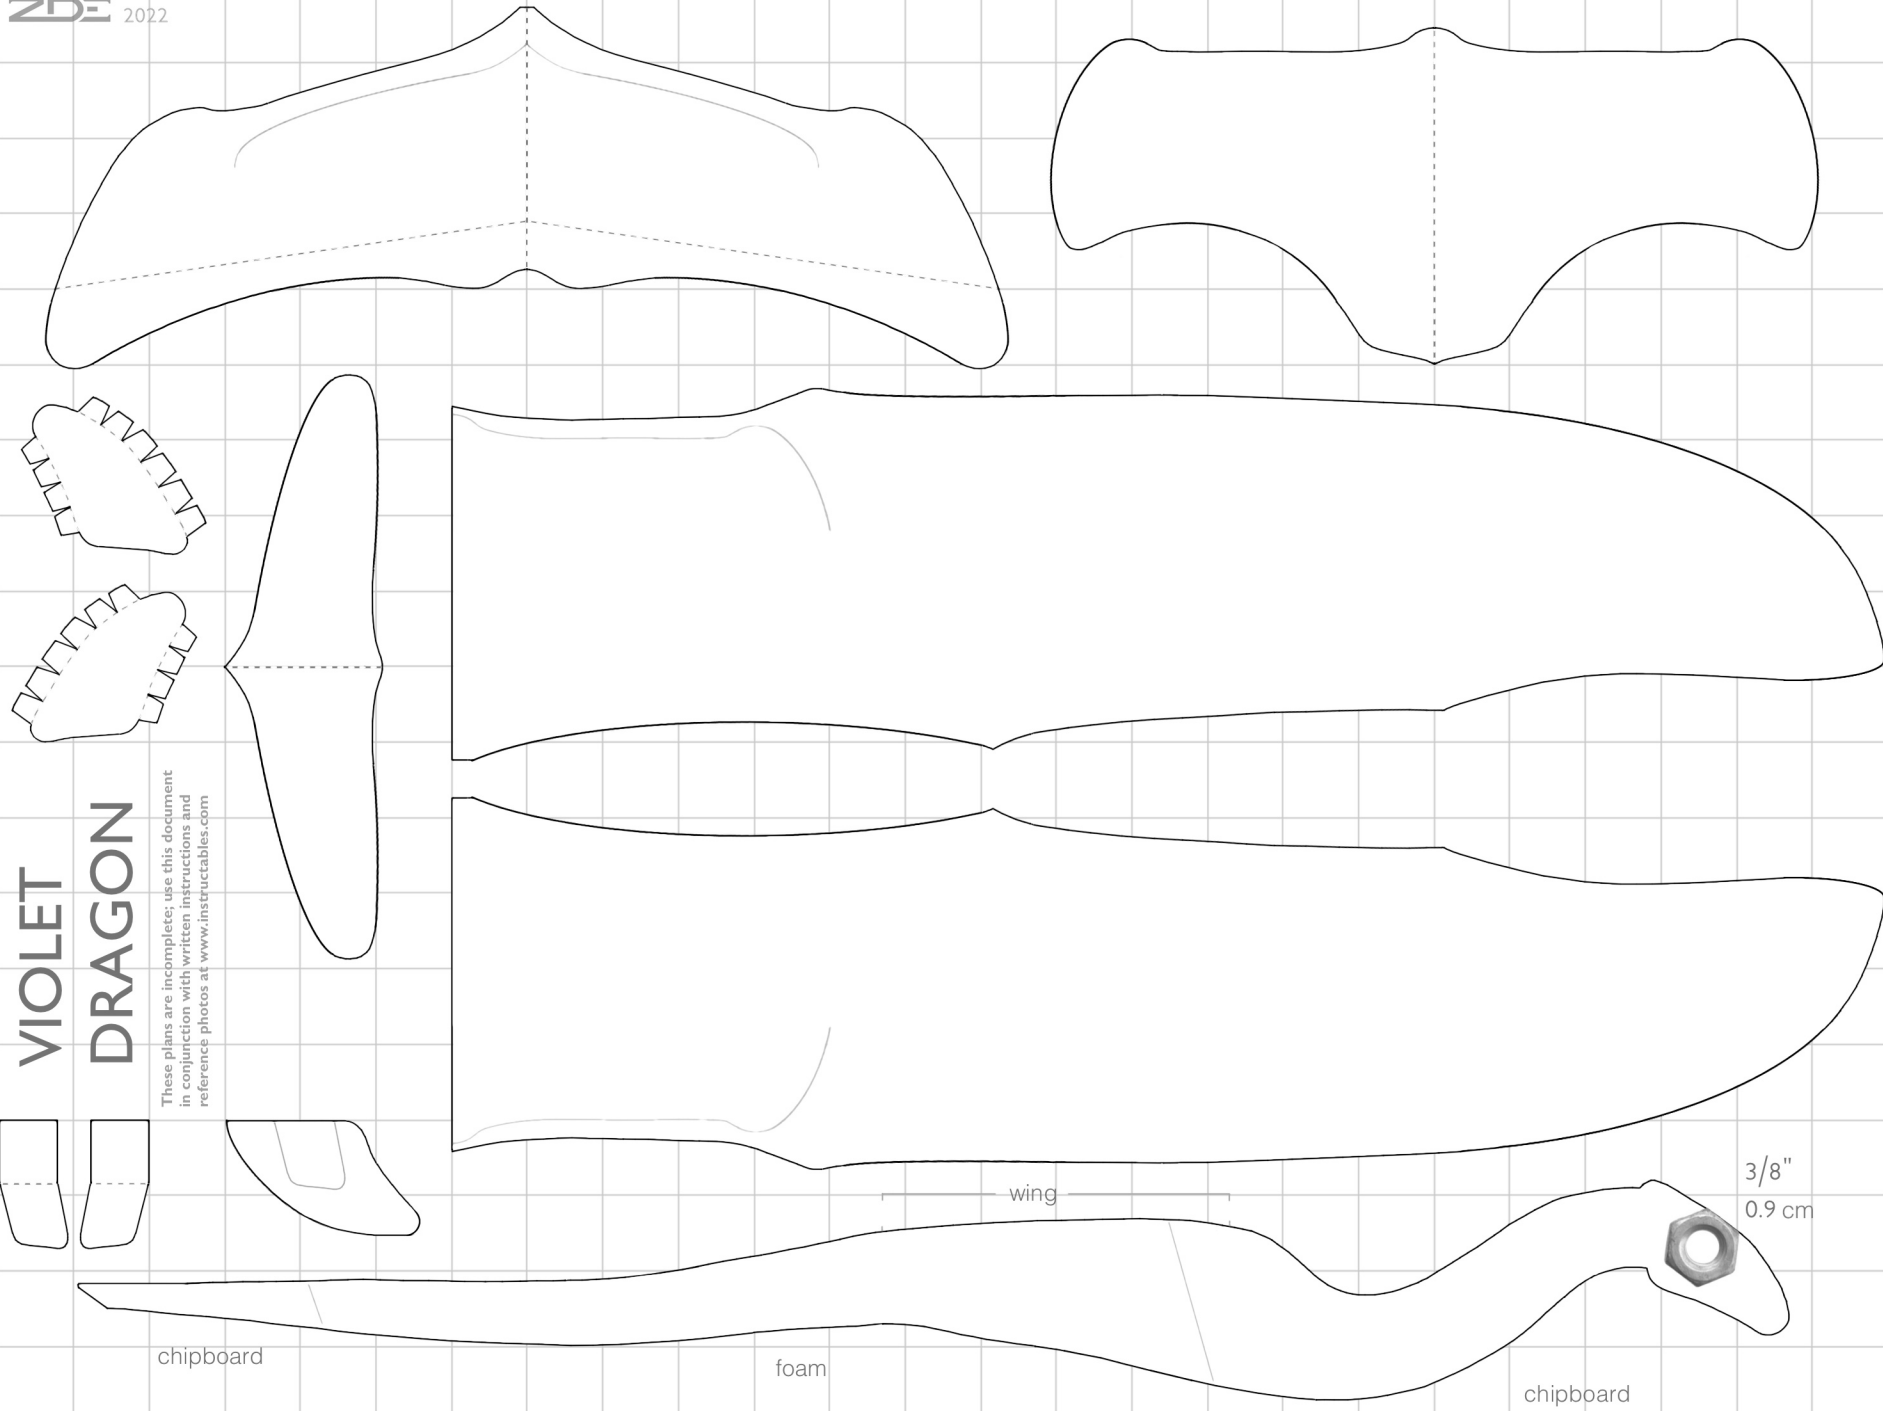

VIOLET DRAGON

These plans are incomplete; use this document in conjunction with written instructions and reference photos at www.instructables.com

3/8"
0.9 cm

wing

chipboard

foam

chipboard