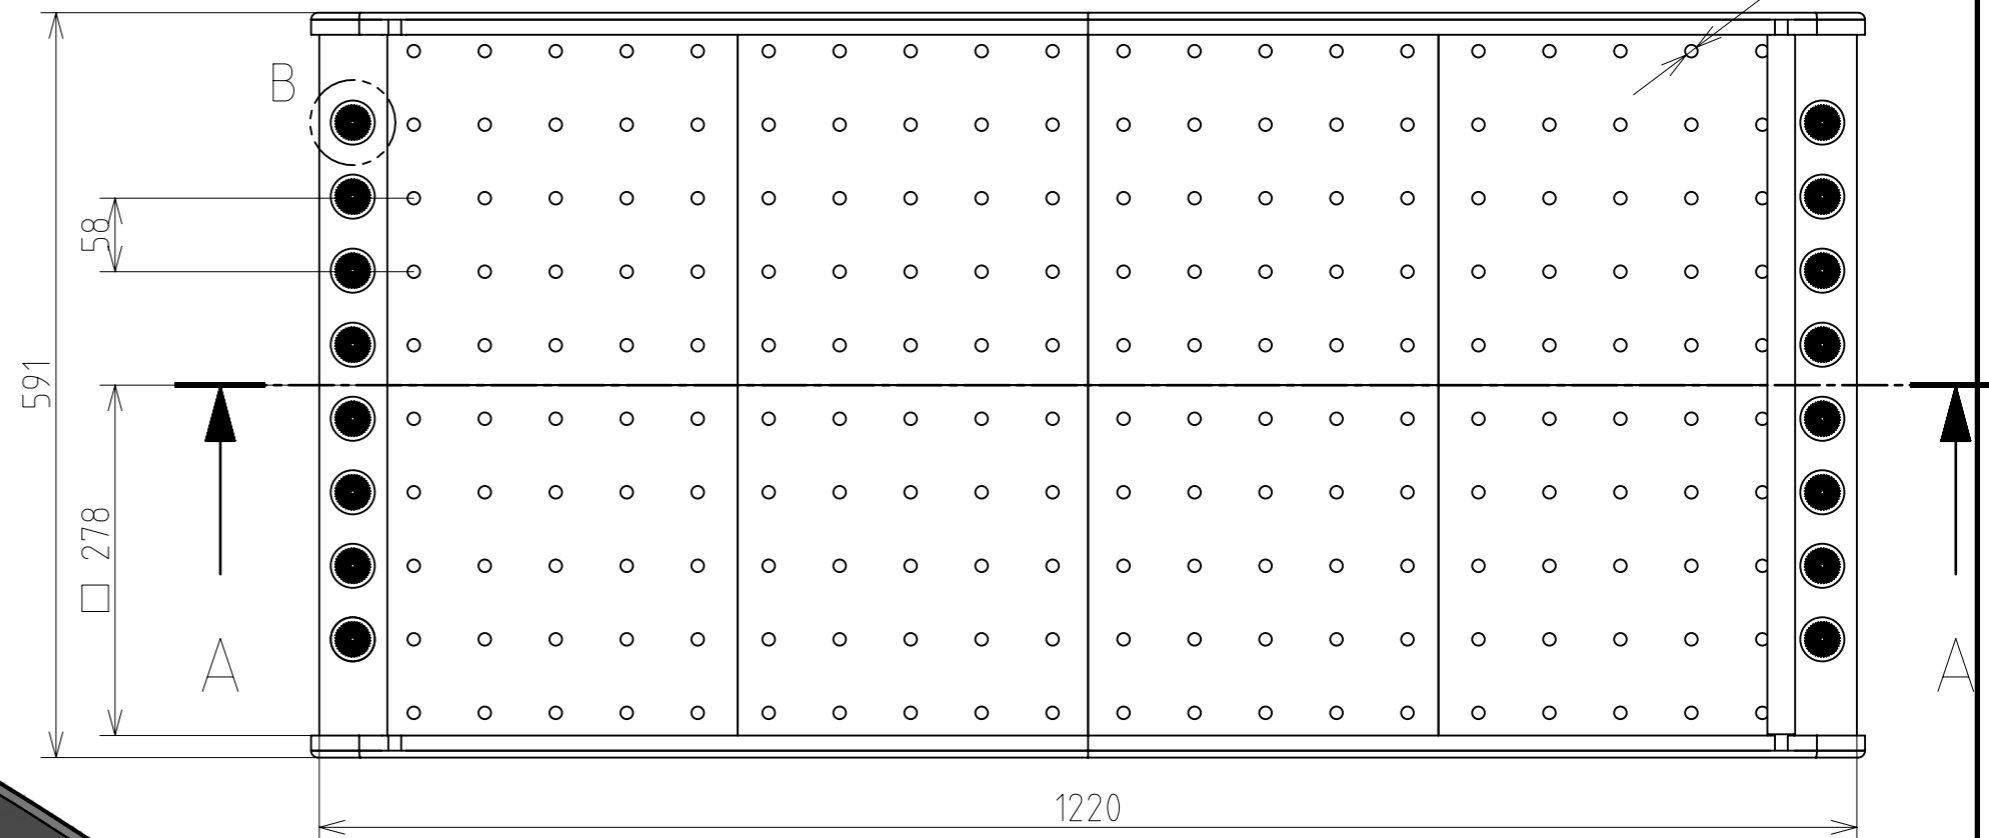

DETAIL B
SCALE 3:2

	SCALE:	PART NAME:	NAME:		
	1:6	Color bounce	Raf, Tom, Alexander & Kamiel		
	STANDARD:	MATERIAL:	GROUP:	DATE:	A3
	ISO2768mK	Plywood, MDF, ABS	6	11/06/2024	
ID PART: volledige houtconstructie woesh_step					