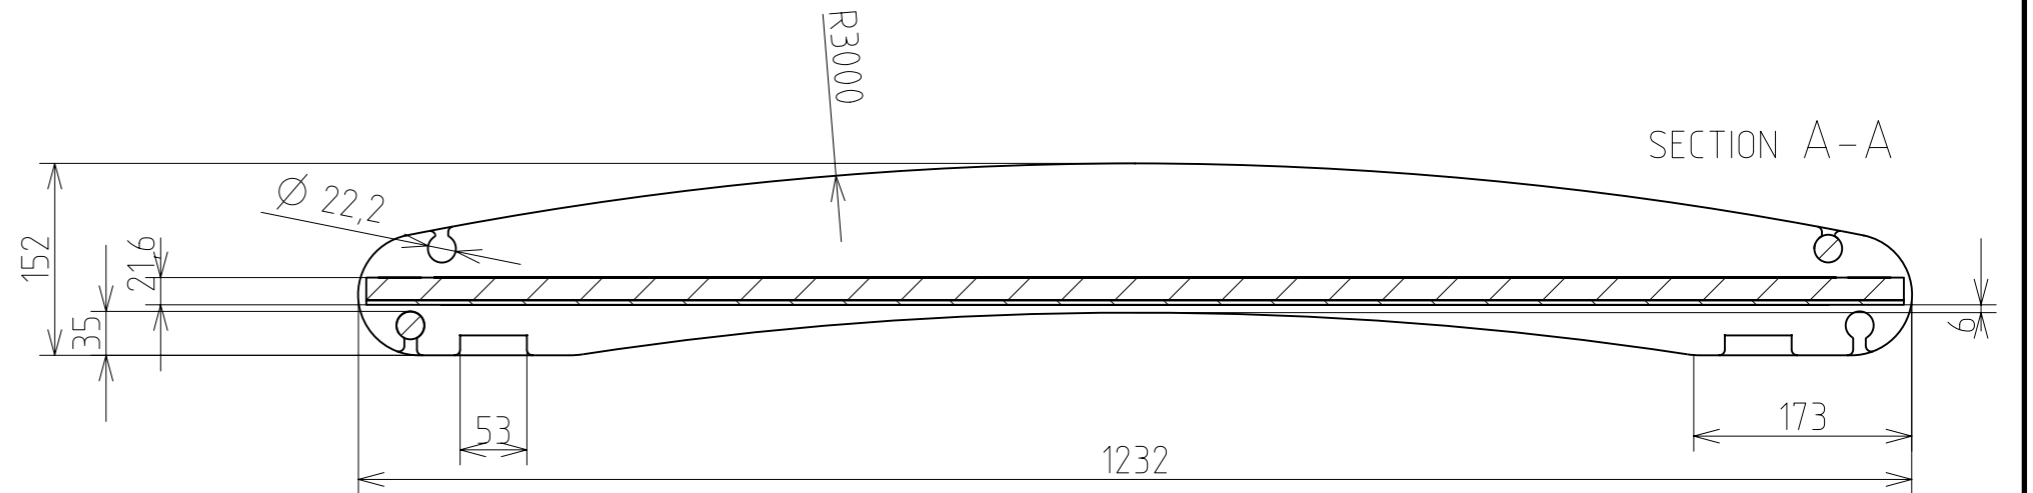

DETAIL B
SCALE 3:2

	SCALE:	PART NAME:	NAME:		
	1:6	Color bounce	Raf, Tom, Alexander & Kamiel		
	STANDARD:	MATERIAL:	GROUP:	DATE:	A3
	ISO2768mK	Plywood, MDF, ABS	6	11/06/2024	
ID PART: volledige houtconstructie woesh_step					