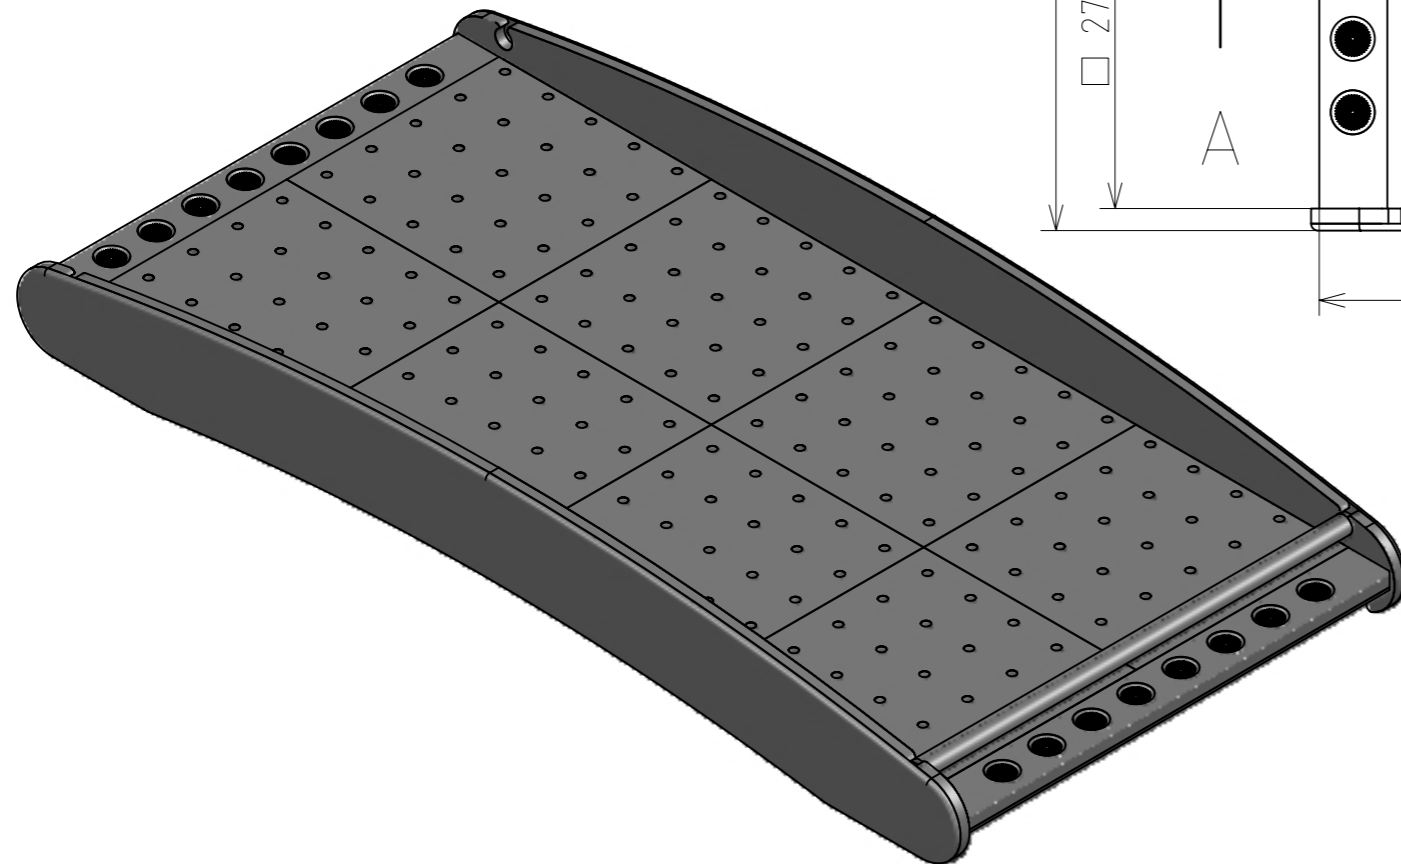

DETAIL B
SCALE 3:2

	SCALE:	PART NAME:	NAME:		
	1:6	Color bounce	Raf, Tom, Alexander & Kamiel		
	STANDARD:	MATERIAL:	GROUP:	DATE:	A3
	ISO2768mK	Plywood, MDF, ABS	6	11/06/2024	
ID PART: volledige houtconstructie woesh_step					