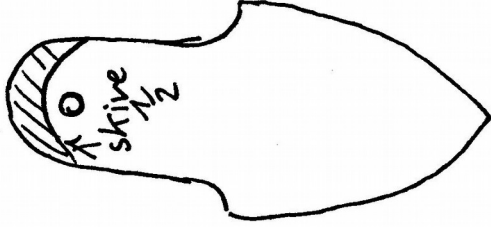

↑
flip over
trace other
side

5 x 5 cm

1/2 of
goat skin
natural

1x goat skin
turquoise

1

1x vegetable
tanned leather 1,5mm

1.1