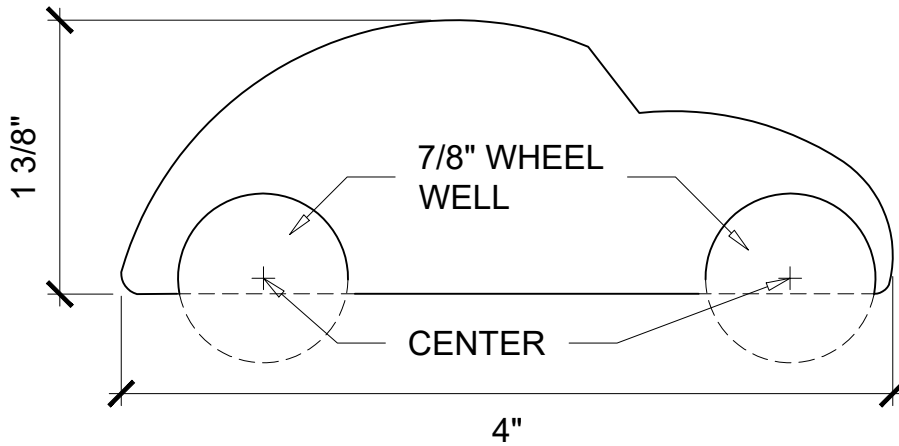

TOY CAR TEMPLATE

SCALED 1:1 ON 8.5" BY 11.0" INCH
(215.9 BY 279.4 MM) LETTER SIZED

TOP VIEW

SIDE VIEW

3/4" WHEELS