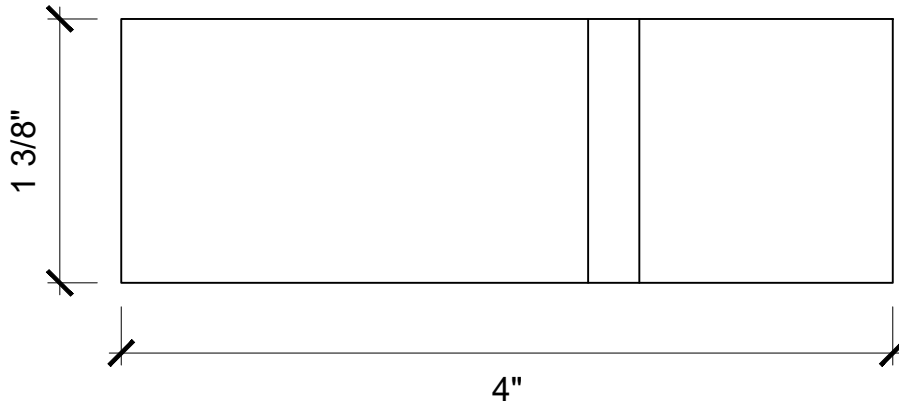

TOY CAR TEMPLATE

SCALED 1:1 ON 8.5" BY 11.0" INCH
(215.9 BY 279.4 MM) LETTER SIZED

TOP VIEW

SIDE VIEW

3/4" WHEELS