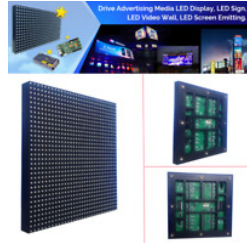

Have one to sell? [Sell now](#)

Similar sponsored items 1/2

Feedback or

LED Matrix P3 RGB Pixel Panel HD Video Display...

\$26.92
Free shipping
New

10pcs Outdoor Screen LED Dot Matrix Displays...

\$387.00
~~\$430.00~~
+ \$42.00 shipping
New